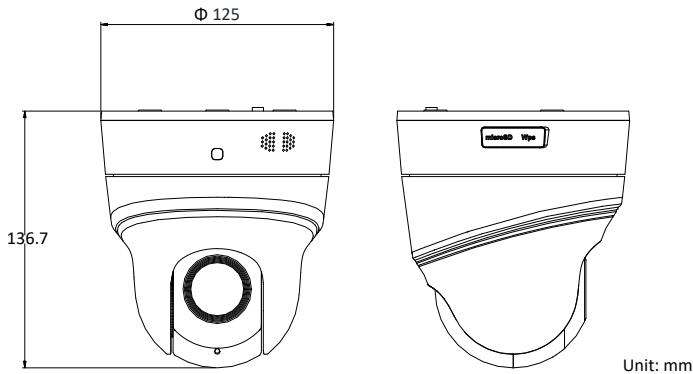

Order Model

DS-2DE2204IW-DE3/W, 12 VDC & PoE+ (802.3at, class4)

Dimensions